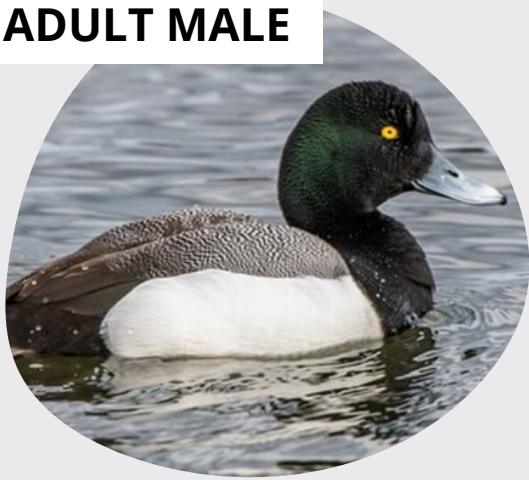

**ADULT MALE**

**ADULT FEMALE**

**IN FLIGHT**

**BREEDING PAIR**

2025 ART COMPETITION SPECIES:

# GREATER SCAUP

*(AYTHYA MARILA)*

## ABOUT

The Greater Scaup is a medium-sized diving duck that can be found in lakes and ponds across North America and Europe. Greater Scaups breed in tundra regions and are the only circumpolar diving ducks. Males can be identified by a dark head, chest and rear, with contrasting white sides and a grey back. Although they have greenish, iridescent head feathers, they are only recognizable under specific light conditions. Both males and females have rounded heads and a sharp yellow eye. Females, unlike the males, are brown in colour with some white colourations on the head around the bill. From a distance, the Greater Scaup is almost unrecognizable alongside the Lesser Scaup. Upon close inspection, the Greater Scaup has a rounded head, whereas the Lesser Scaup has a more peaked head shape.