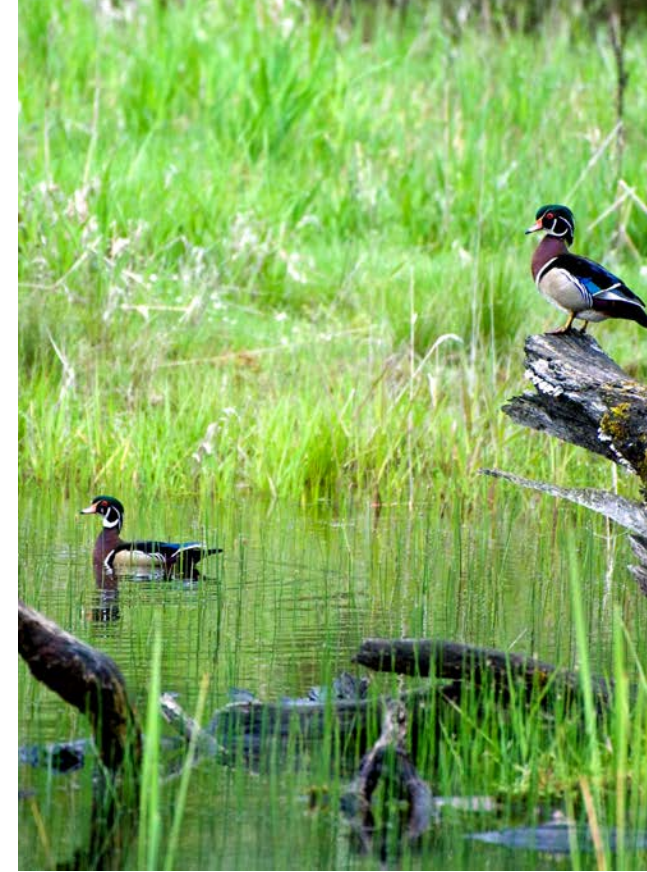

WILDLIFE HABITAT CANADA HABITAT FAUNIQUE CANADA

Wildlife Habitat Canada supports habitat conservation projects throughout Canada. These projects have helped to safeguard important ecosystems and countless wild species.

Habitat faunique Canada soutient des projets de conservation partout au Canada. Ces projets ont permis de protéger des écosystèmes importants et d'innombrables espèces sauvages.